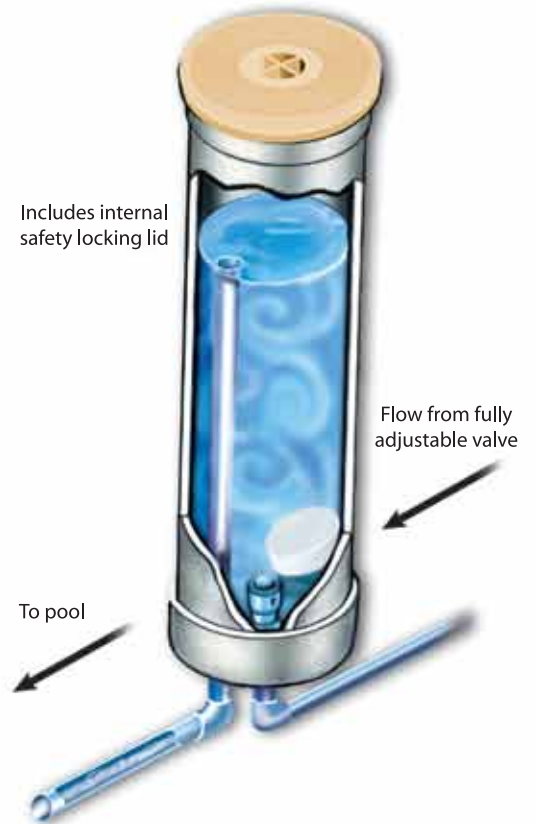

### MAINTENANCE-FREE CONVENIENCE LOCATED POOLSIDE

In most cases, chlorine is used to keep pool water safe and sparkling clean, but handling chlorine tabs may be a nuisance. QuikDekChlor eliminates many of the inconveniences associated with using these tabs. No more running to your pool equipment area to feed chlorine tabs, and no more feeding and replacing skimmer baskets. It's simple. It's built right into your pool deck! And it requires no periodic maintenance!

### EASILY ADJUSTABLE TO FIT YOUR NEEDS

QuikDekChlor is a chlorine feeder that is conveniently installed at the deck and delivers chlorine directly into the pool. Special inlets engineered into the QuikDekChlor canister insure even water flow around the tabs. Because of this advanced design, you can easily adjust QuikDekChlor to compensate for swimmer load and chlorine conditions. And QuikDekChlor is the best choice for pools with alternate sanitizers when chlorine is also needed.

### PROLONGS EQUIPMENT LIFE...SAFELY

When QuikDekChlor is installed at the deck, highly corrosive chlorine is no longer injected directly into your expensive pump motor and filtering system, clogging or destroying delicate valves. That can save you excess wear and tear and costly replacement parts. **And that can save you money.**

### IT'S ALL ABOUT CONVENIENCE

- Convenient poolside location
- No periodic maintenance needed
- Fully adjustable
- Positive shut-off
- Internal safety locking lid
- Simple installation
- Non-corrosive, non-clogging hydraulic action
- Holds standard 3" tabs and large "vacation" tabs